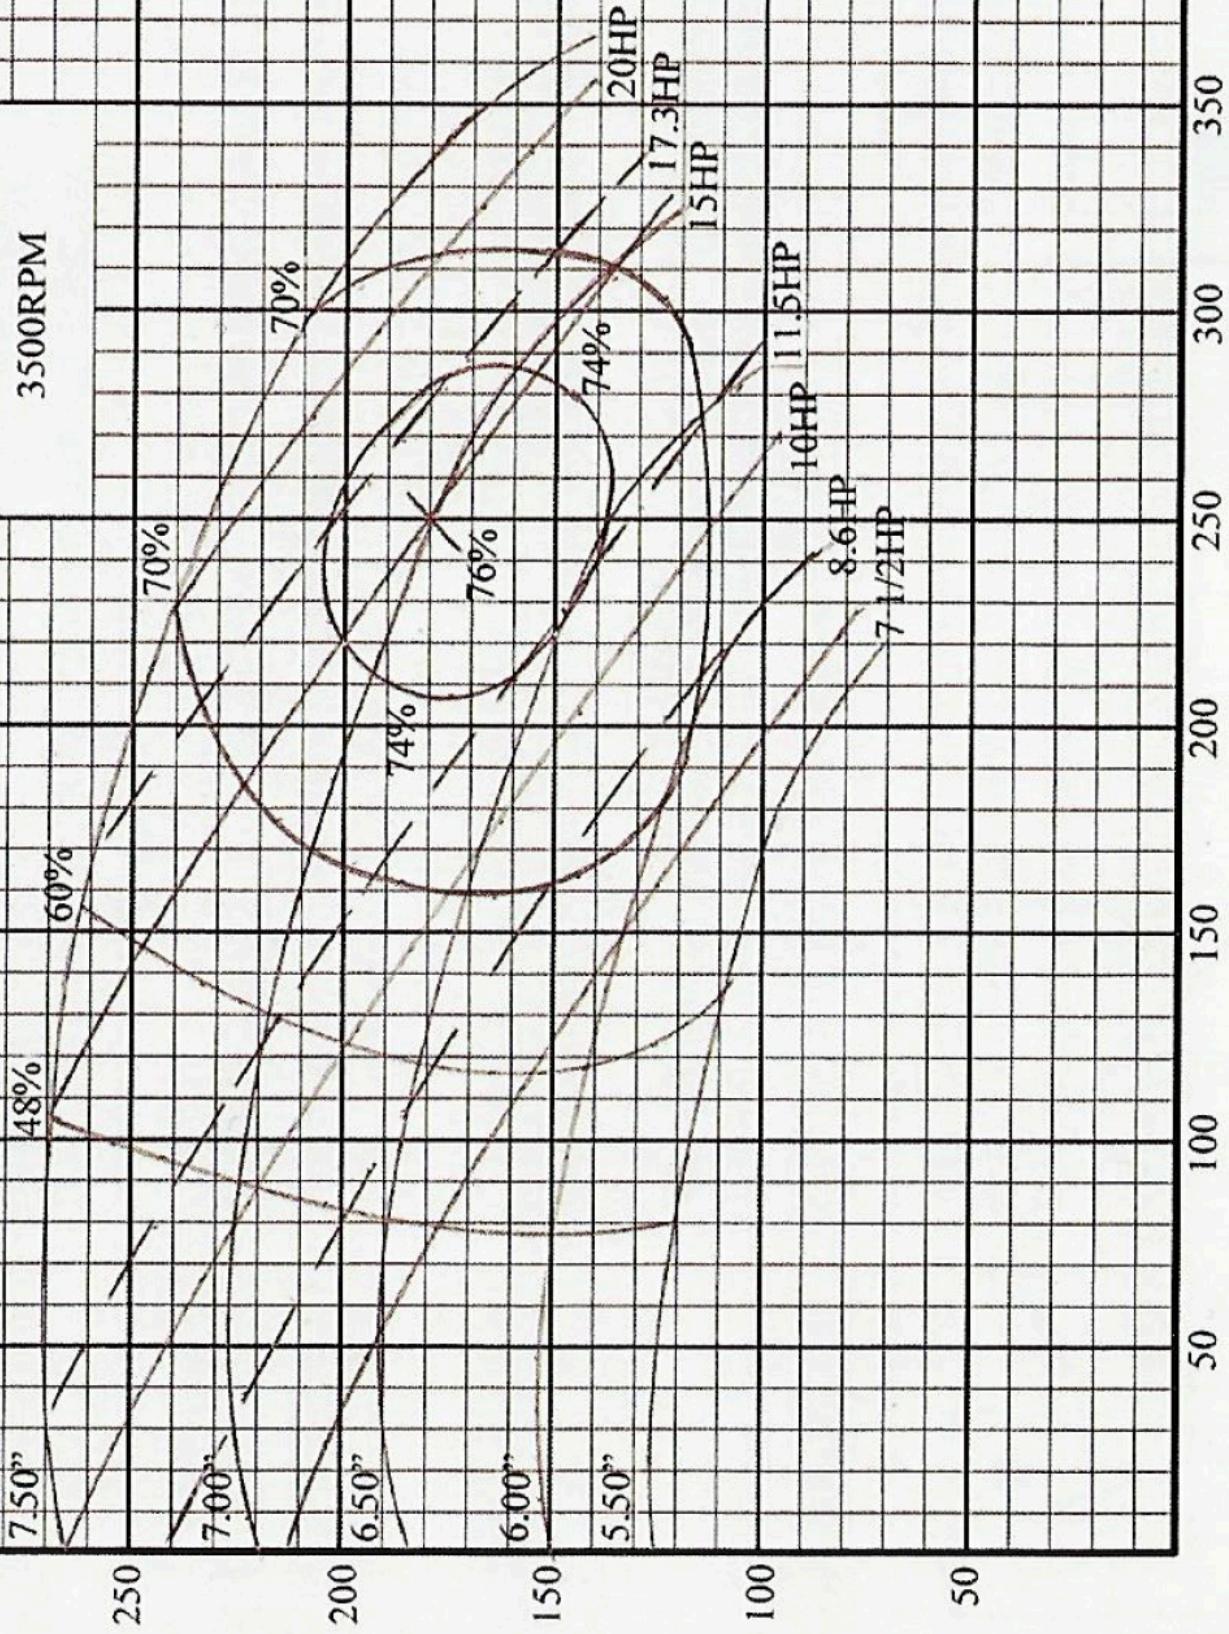

MODEL A720
3500RPM

Capacity - GPM